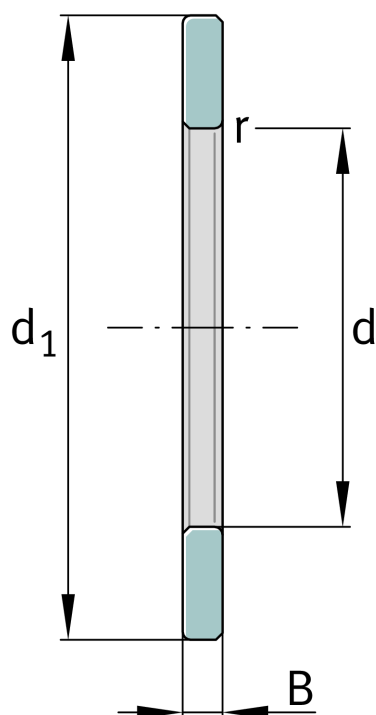

**WS89311**

Shaft locating washer

Schaeffler ID:
0000271110000Axial cylindrical roller bearings 893, single
direction, comprising K893, GS, WS

Technical information

**Main Dimensions & Performance Data**

d	55 mm	Bore diameter
d ₁	105 mm	Lip diameter shaft washer
B	10.5 mm	Height shaft washer
	0.501 kg	Weight

Mounting dimensions

r _{min}	1.1 mm	minimum chamfer dimension
------------------	--------	---------------------------